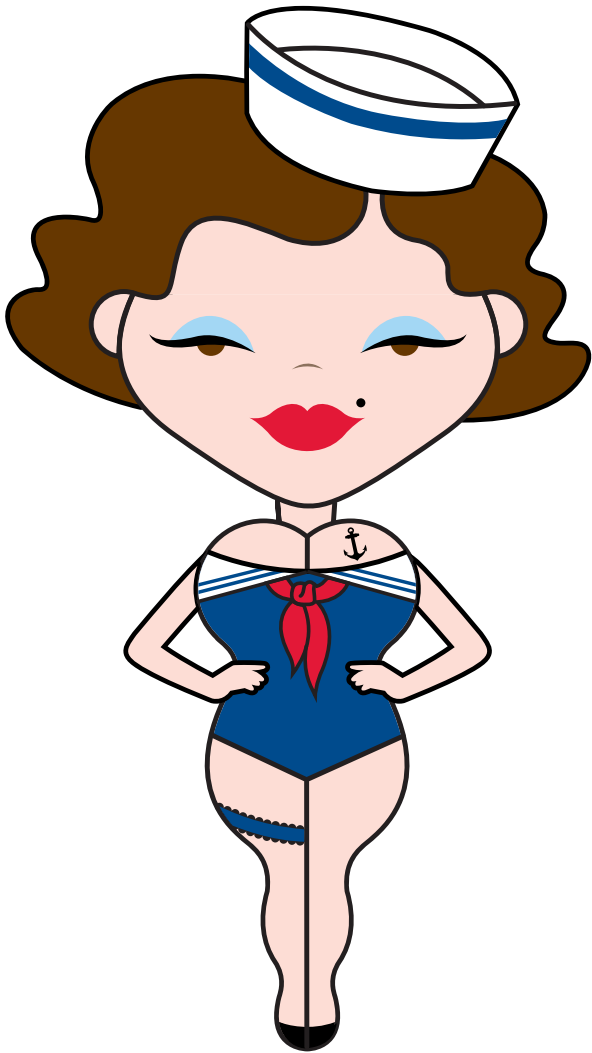

- Eyes: 298
- 3245
- Skin: 489
- Lips: 186
- Hair: Black
- Signature Colors: Magenta, Black

Tattoos

Accessories

Betty

Betty_001

Betty_002

Liberty

Signature Patterns